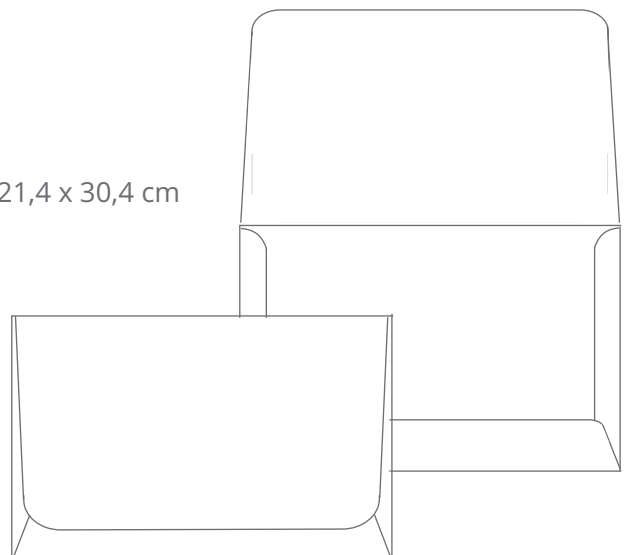

Envelope Retangular  
Fechamento bico especial ( REF. 15 )

21,2 x 15,1 cm

Envelope Vertical  
Fechamento bico ( REF. 15 A )

*Envelopes fechamento janela*

---

10,5 x 15,5 cm  
15,0 x 22,0 cm

Envelope Janela  
Corte especial ( REF. 16 )

20,5 x 20,5 cm

Envelope Janela  
Quadrado ( REF. 17 )

30,0 x 21,3 cm

Envelope Janela  
Vertical A4 ( REF. 18 )

21,4 x 30,4 cm

Envelope Janela  
Horizontal A4 ( REF. 18 A )

*Envelopes fechamento janela*

---

Envelope Janela  
Fechamento horizontal ( **REF. 19** )

21,0 x 28,0 cm

Envelope Janela  
Fechamento aba longa ( **REF. 20** )

*Envelopes luva sem aba de fechamento*

---

Envelope Luva Especial  
Sem aba de fechamento ( **REF. 21** )