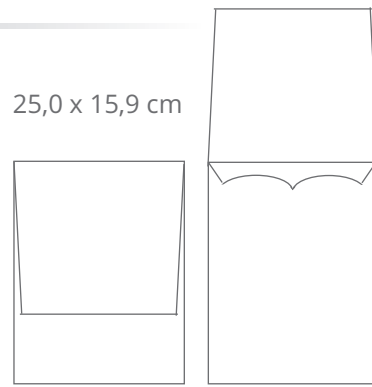

Envelope Retangular
Fechamento reto especial (**REF. 08**)