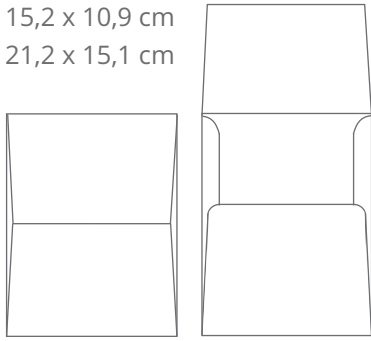

Envelopes fechamento reto (retangulares e quadrados)

9,0 x 22,0 cm
10,8 x 31,0 cm
11,4 x 22,9 cm

Envelope Retangular
Fechamento reto (REF. 01)

3,3 x 5,3 cm
6,5 x 9,5 cm
8,0 x 12,0 cm

Envelope Retangular
Fechamento reto (REF. 02)

26,0 x 26,0 cm
29,0 x 29,0 cm

Envelope Quadrado
Fechamento reto (REF. 03)

10,0 x 10,0 cm
15,0 x 15,0 cm
20,0 x 20,0 cm
22,0 x 22,0 cm

Envelope Quadrado
Fechamento reto (REF. 04)

30,0 x 34,5 cm

Envelope Retangular
Fechamento reto (REF. 05)

11,4 x 16,2 cm
13,3 x 18,3 cm
14,0 x 29,5 cm
15,0 x 21,5 cm
18,0 x 26,0 cm
21,0 x 28,0 cm

Envelope Retangular
Fechamento reto (REF. 06)

Envelopes fechamento reto (retangulares e quadrados)

15,2 x 10,9 cm
21,2 x 15,1 cm

10,5 x 15,5 cm
15,0 x 22,0 cm

Envelope Janela
Corte especial (REF. 16)

20,5 x 20,5 cm

Envelope Janela
Quadrado (REF. 17)

30,0 x 21,3 cm

Envelope Janela
Vertical A4 (REF. 18)

21,4 x 30,4 cm

Envelope Janela
Horizontal A4 (REF. 18 A)