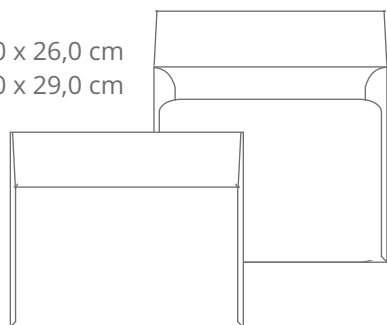

Envelopes fechamento reto (retangulares e quadrados)

9,0 x 22,0 cm
10,8 x 31,0 cm
11,4 x 22,9 cm

Envelope Retangular
Fechamento reto (REF. 01)

3,3 x 5,3 cm
6,5 x 9,5 cm
8,0 x 12,0 cm

Envelope Retangular
Fechamento reto (REF. 02)

26,0 x 26,0 cm
29,0 x 29,0 cm

Envelope Quadrado
Fechamento reto (REF. 03)

10,0 x 10,0 cm
15,0 x 15,0 cm
20,0 x 20,0 cm
22,0 x 22,0 cm

Envelope Quadrado
Fechamento reto (REF. 04)

30,0 x 34,5 cm

Envelope Retangular
Fechamento reto (REF. 05)

11,4 x 16,2 cm
13,3 x 18,3 cm
14,0 x 29,5 cm
15,0 x 21,5 cm
18,0 x 26,0 cm
21,0 x 28,0 cm

Envelope Retangular
Fechamento reto (REF. 06)

Envelopes fechamento reto (retangulares e quadrados)

15,2 x 10,9 cm
21,2 x 15,1 cm

10,5 x 15,5 cm
15,0 x 22,0 cm

Envelope Janela
Corte especial (REF. 16)

20,5 x 20,5 cm

Envelope Janela
Quadrado (REF. 17)

30,0 x 21,3 cm

Envelope Janela
Vertical A4 (REF. 18)

21,4 x 30,4 cm

Envelope Janela
Horizontal A4 (REF. 18 A)