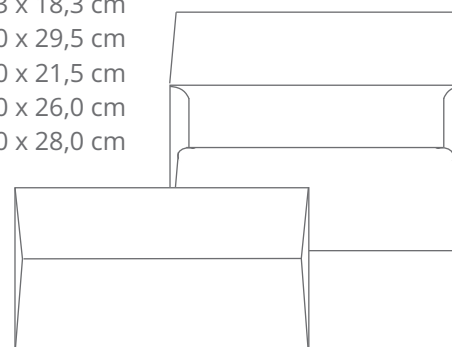

Envelopes fechamento reto (retangulares e quadrados)

9,0 x 22,0 cm
10,8 x 31,0 cm
11,4 x 22,9 cm

Envelope Retangular
Fechamento reto (REF. 01)

3,3 x 5,3 cm
6,5 x 9,5 cm
8,0 x 12,0 cm

Envelope Retangular
Fechamento reto (REF. 02)

26,0 x 26,0 cm
29,0 x 29,0 cm

Envelope Quadrado
Fechamento reto (REF. 03)

10,0 x 10,0 cm
15,0 x 15,0 cm
20,0 x 20,0 cm
22,0 x 22,0 cm

Envelope Quadrado
Fechamento reto (REF. 04)

30,0 x 34,5 cm

Envelope Retangular
Fechamento reto (REF. 05)

11,4 x 16,2 cm
13,3 x 18,3 cm
14,0 x 29,5 cm
15,0 x 21,5 cm
18,0 x 26,0 cm
21,0 x 28,0 cm

Envelope Retangular
Fechamento reto (REF. 06)

Envelopes fechamento reto (retangulares e quadrados)

15,2 x 10,9 cm
21,2 x 15,1 cm

10,5 x 15,5 cm
15,0 x 22,0 cm

Envelope Janela
Corte especial (REF. 16)

20,5 x 20,5 cm

Envelope Janela
Quadrado (REF. 17)

30,0 x 21,3 cm

Envelope Janela
Vertical A4 (REF. 18)

21,4 x 30,4 cm

Envelope Janela
Horizontal A4 (REF. 18 A)