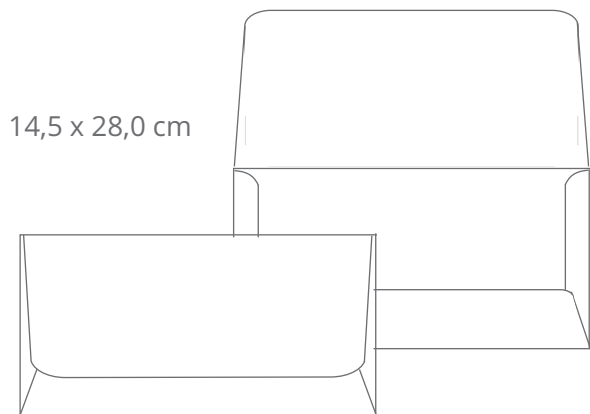

10,5 x 15,5 cm
15,0 x 22,0 cm

Envelope Janela
Corte especial (REF. 16)

20,5 x 20,5 cm

Envelope Janela
Quadrado (REF. 17)

30,0 x 21,3 cm

Envelope Janela
Vertical A4 (REF. 18)

21,4 x 30,4 cm

Envelope Janela
Horizontal A4 (REF. 18 A)

Envelopes fechamento janela

14,5 x 28,0 cm

Envelope Janela
Fechamento horizontal (REF. 19)

21,0 x 28,0 cm

Envelope Janela
Fechamento aba longa (REF. 20)

Envelopes luva sem aba de fechamento

28,5 x 14,5 cm

Envelope Luva Especial
Sem aba de fechamento (REF. 21)