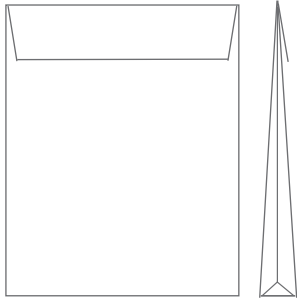

Envelope Retangular
Fechamento solapa (REF. 28)

14,7 x 21,0 cm
abertura central 2,0 cm

Envelope Retangular
Fechamento solapa onda (REF. 29)

15,0 x 21,5 cm

Envelope Retangular
Abertura meia lua (REF. 30)

20,0 x 20,0 cm
abertura 8,0 x 8,0 cm

Envelope Quadrado
Abertura frontal (REF. 31)

Envelopes saco (com ou sem aba de fechamento)

12,5 x 13,0 cm
23,0 x 17,0 cm
32,5 x 25,0 cm

Envelope Saco
Fechamento bico (REF. 32)

16,8 x 08,2 cm
21,1 x 10,5 cm
25,0 x 13,0 cm
26,0 x 11,5 cm

Envelope Saco
Sem aba de fechamento (REF. 33)

21,0 x 21,0 cm
36,5 x 26,0 cm

Envelope Saco Sanfona
Fechamento reto (REF. 34)

25,0 x 14,0 cm
29,0 x 10,5 cm
39,0 x 12,0 cm

Envelope Saco
Fechamento reto (REF. 35)