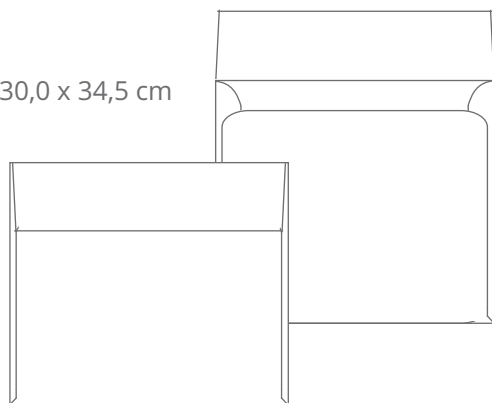

Envelopes fechamento reto (retangulares e quadrados)

9,0 x 22,0 cm
10,8 x 31,0 cm
11,4 x 22,9 cm

Envelope Retangular
Fechamento reto (REF. 01)

3,3 x 5,3 cm
6,5 x 9,5 cm
8,0 x 12,0 cm

Envelope Retangular
Fechamento reto (REF. 02)

26,0 x 26,0 cm
29,0 x 29,0 cm

Envelope Quadrado
Fechamento reto (REF. 03)

10,0 x 10,0 cm
15,0 x 15,0 cm
20,0 x 20,0 cm
22,0 x 22,0 cm

Envelope Quadrado
Fechamento reto (REF. 04)

30,0 x 34,5 cm

Envelope Retangular
Fechamento reto (REF. 05)

11,4 x 16,2 cm
13,3 x 18,3 cm
14,0 x 29,5 cm
15,0 x 21,5 cm
18,0 x 26,0 cm
21,0 x 28,0 cm

Envelope Retangular
Fechamento reto (REF. 06)

Envelopes fechamento reto (retangulares e quadrados)

15,2 x 10,9 cm
21,2 x 15,1 cm

10,5 x 15,5 cm
15,0 x 22,0 cm

Envelope Janela
Corte especial (REF. 16)

20,5 x 20,5 cm

Envelope Janela
Quadrado (REF. 17)

30,0 x 21,3 cm

Envelope Janela
Vertical A4 (REF. 18)

21,4 x 30,4 cm

Envelope Janela
Horizontal A4 (REF. 18 A)