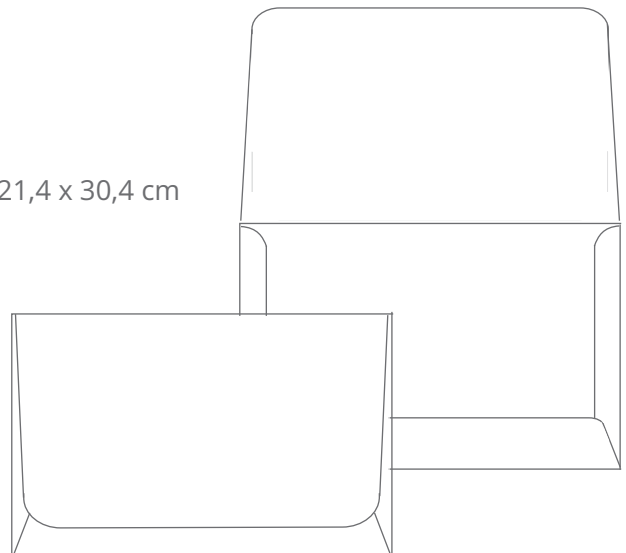

10,5 x 15,5 cm
15,0 x 22,0 cm

Envelope Janela
Corte especial (REF. 16)

20,5 x 20,5 cm

Envelope Janela
Quadrado (REF. 17)

30,0 x 21,3 cm

Envelope Janela
Vertical A4 (REF. 18)

21,4 x 30,4 cm

Envelope Janela
Horizontal A4 (REF. 18 A)

Envelopes fechamento janela

14,5 x 28,0 cm

Envelope Janela
Fechamento horizontal (REF. 19)

21,0 x 28,0 cm

Envelope Janela
Fechamento aba longa (REF. 20)

Envelopes luva sem aba de fechamento

28,5 x 14,5 cm

Envelope Luva Especial
Sem aba de fechamento (REF. 21)