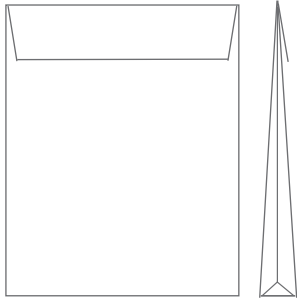

Envelope Quadrado  
Fechamento tulipa ( REF. 27 )

14,7 x 21,0 cm  
abertura central 2,5 cm

Envelope Retangular  
Fechamento solapa ( REF. 28 )

14,7 x 21,0 cm  
abertura central 2,0 cm

Envelope Retangular  
Fechamento solapa onda ( REF. 29 )

15,0 x 21,5 cm

Envelope Retangular  
Abertura meia lua ( REF. 30 )

20,0 x 20,0 cm  
abertura 8,0 x 8,0 cm

Envelope Quadrado  
Abertura frontal ( REF. 31 )

12,5 x 13,0 cm  
23,0 x 17,0 cm  
32,5 x 25,0 cm

Envelope Saco  
Fechamento bico ( REF. 32 )

16,8 x 08,2 cm  
21,1 x 10,5 cm  
25,0 x 13,0 cm  
26,0 x 11,5 cm

Envelope Saco  
Sem aba de fechamento ( REF. 33 )

21,0 x 21,0 cm  
36,5 x 26,0 cm

Envelope Saco Sanfona  
Fechamento reto ( REF. 34 )

25,0 x 14,0 cm  
29,0 x 10,5 cm  
39,0 x 12,0 cm