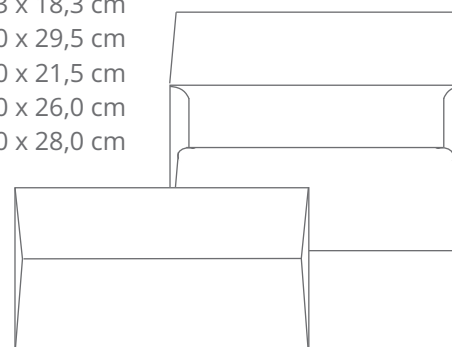

## Envelopes fechamento reto (retangulares e quadrados)

9,0 x 22,0 cm  
10,8 x 31,0 cm  
11,4 x 22,9 cm

Envelope Retangular  
Fechamento reto ( REF. 01 )

3,3 x 5,3 cm  
6,5 x 9,5 cm  
8,0 x 12,0 cm

Envelope Retangular  
Fechamento reto ( REF. 02 )

26,0 x 26,0 cm  
29,0 x 29,0 cm

Envelope Quadrado  
Fechamento reto ( REF. 03 )

10,0 x 10,0 cm  
15,0 x 15,0 cm  
20,0 x 20,0 cm  
22,0 x 22,0 cm

Envelope Quadrado  
Fechamento reto ( REF. 04 )

30,0 x 34,5 cm

Envelope Retangular  
Fechamento reto ( REF. 05 )

11,4 x 16,2 cm  
13,3 x 18,3 cm  
14,0 x 29,5 cm  
15,0 x 21,5 cm  
18,0 x 26,0 cm  
21,0 x 28,0 cm

Envelope Retangular  
Fechamento reto ( REF. 06 )

*Envelopes fechamento reto (retangulares e quadrados)*