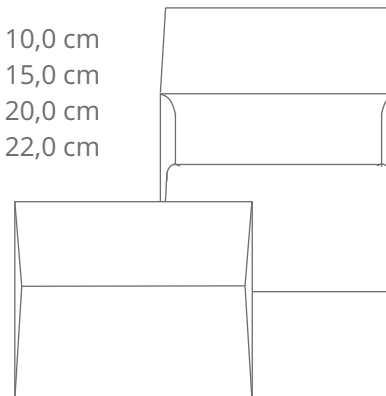

## Envelopes fechamento reto (retangulares e quadrados)

9,0 x 22,0 cm  
10,8 x 31,0 cm  
11,4 x 22,9 cm

Envelope Retangular  
Fechamento reto ( REF. 01 )

3,3 x 5,3 cm  
6,5 x 9,5 cm  
8,0 x 12,0 cm

Envelope Retangular  
Fechamento reto ( REF. 02 )

26,0 x 26,0 cm  
29,0 x 29,0 cm

Envelope Quadrado  
Fechamento reto ( REF. 03 )

10,0 x 10,0 cm  
15,0 x 15,0 cm  
20,0 x 20,0 cm  
22,0 x 22,0 cm

Envelope Quadrado  
Fechamento reto ( REF. 04 )

30,0 x 34,5 cm

Envelope Retangular  
Fechamento reto ( REF. 05 )

11,4 x 16,2 cm  
13,3 x 18,3 cm  
14,0 x 29,5 cm  
15,0 x 21,5 cm  
18,0 x 26,0 cm  
21,0 x 28,0 cm

Envelope Retangular  
Fechamento reto ( REF. 06 )

*Envelopes fechamento reto (retangulares e quadrados)*

20,5 x 20,5 cm

Envelope Janela  
Quadrado ( REF. 17 )

30,0 x 21,3 cm

Envelope Janela  
Vertical A4 ( REF. 18 )

21,4 x 30,4 cm

Envelope Janela  
Horizontal A4 ( REF. 18 A )

*Envelopes fechamento janela*

---