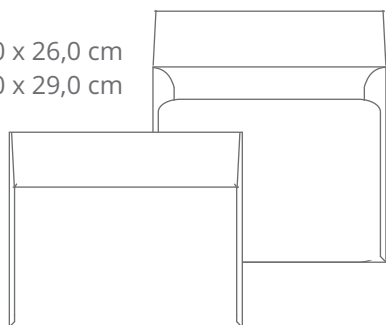

## Envelopes fechamento reto (retangulares e quadrados)

9,0 x 22,0 cm  
10,8 x 31,0 cm  
11,4 x 22,9 cm

Envelope Retangular  
Fechamento reto ( REF. 01 )

3,3 x 5,3 cm  
6,5 x 9,5 cm  
8,0 x 12,0 cm

Envelope Retangular  
Fechamento reto ( REF. 02 )

26,0 x 26,0 cm  
29,0 x 29,0 cm

Envelope Quadrado  
Fechamento reto ( REF. 03 )

10,0 x 10,0 cm  
15,0 x 15,0 cm  
20,0 x 20,0 cm  
22,0 x 22,0 cm

Envelope Quadrado  
Fechamento reto ( REF. 04 )

30,0 x 34,5 cm

Envelope Retangular  
Fechamento reto ( REF. 05 )

11,4 x 16,2 cm  
13,3 x 18,3 cm  
14,0 x 29,5 cm  
15,0 x 21,5 cm  
18,0 x 26,0 cm  
21,0 x 28,0 cm

Envelope Retangular  
Fechamento reto ( REF. 06 )

*Envelopes fechamento reto (retangulares e quadrados)*

20,5 x 20,5 cm

Envelope Janela  
Quadrado ( REF. 17 )

30,0 x 21,3 cm

Envelope Janela  
Vertical A4 ( REF. 18 )

21,4 x 30,4 cm

Envelope Janela  
Horizontal A4 ( REF. 18 A )

*Envelopes fechamento janela*

---