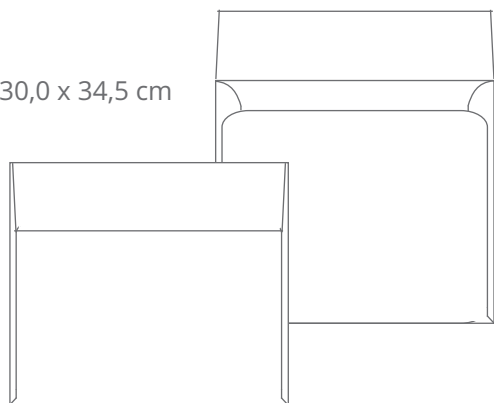

## Envelopes fechamento reto (retangulares e quadrados)

9,0 x 22,0 cm  
10,8 x 31,0 cm  
11,4 x 22,9 cm

Envelope Retangular  
Fechamento reto ( REF. 01 )

3,3 x 5,3 cm  
6,5 x 9,5 cm  
8,0 x 12,0 cm

Envelope Retangular  
Fechamento reto ( REF. 02 )

26,0 x 26,0 cm  
29,0 x 29,0 cm

Envelope Quadrado  
Fechamento reto ( REF. 03 )

10,0 x 10,0 cm  
15,0 x 15,0 cm  
20,0 x 20,0 cm  
22,0 x 22,0 cm

Envelope Quadrado  
Fechamento reto ( REF. 04 )

30,0 x 34,5 cm

Envelope Retangular  
Fechamento reto ( REF. 05 )

11,4 x 16,2 cm  
13,3 x 18,3 cm  
14,0 x 29,5 cm  
15,0 x 21,5 cm  
18,0 x 26,0 cm  
21,0 x 28,0 cm

Envelope Retangular  
Fechamento reto ( REF. 06 )

*Envelopes fechamento reto (retangulares e quadrados)*

20,5 x 20,5 cm

Envelope Janela  
Quadrado ( REF. 17 )

30,0 x 21,3 cm

Envelope Janela  
Vertical A4 ( REF. 18 )

21,4 x 30,4 cm

Envelope Janela  
Horizontal A4 ( REF. 18 A )

*Envelopes fechamento janela*

---