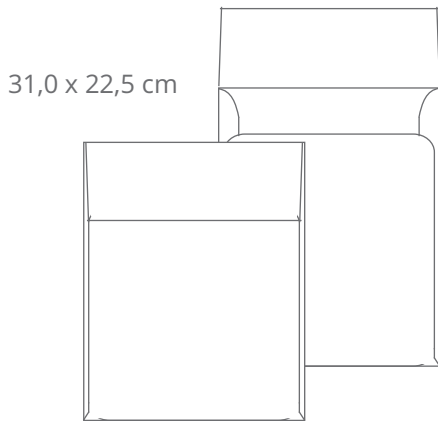

Envelope Vertical
Fechamento reto (**REF. 09**)