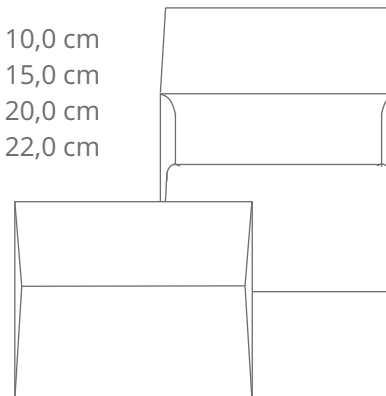

Envelopes fechamento reto (retangulares e quadrados)

9,0 x 22,0 cm
10,8 x 31,0 cm
11,4 x 22,9 cm

Envelope Retangular
Fechamento reto (REF. 01)

3,3 x 5,3 cm
6,5 x 9,5 cm
8,0 x 12,0 cm

Envelope Retangular
Fechamento reto (REF. 02)

26,0 x 26,0 cm
29,0 x 29,0 cm

Envelope Quadrado
Fechamento reto (REF. 03)

10,0 x 10,0 cm
15,0 x 15,0 cm
20,0 x 20,0 cm
22,0 x 22,0 cm

Envelope Quadrado
Fechamento reto (REF. 04)

30,0 x 34,5 cm

Envelope Retangular
Fechamento reto (REF. 05)

11,4 x 16,2 cm
13,3 x 18,3 cm
14,0 x 29,5 cm
15,0 x 21,5 cm
18,0 x 26,0 cm
21,0 x 28,0 cm

Envelope Retangular
Fechamento reto (REF. 06)

Envelopes fechamento reto (retangulares e quadrados)

15,2 x 10,9 cm
21,2 x 15,1 cm

10,5 x 15,5 cm
15,0 x 22,0 cm

Envelope Janela
Corte especial (REF. 16)

20,5 x 20,5 cm

Envelope Janela
Quadrado (REF. 17)

30,0 x 21,3 cm

Envelope Janela
Vertical A4 (REF. 18)

21,4 x 30,4 cm

Envelope Janela
Horizontal A4 (REF. 18 A)