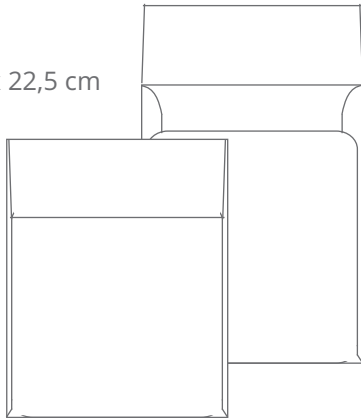

26,0 x 26,0 cm
29,0 x 29,0 cm

Envelope Quadrado
Fechamento reto (REF. 03)

10,0 x 10,0 cm
15,0 x 15,0 cm
20,0 x 20,0 cm
22,0 x 22,0 cm

Envelope Quadrado
Fechamento reto (REF. 04)

30,0 x 34,5 cm

Envelope Retangular
Fechamento reto (REF. 05)

11,4 x 16,2 cm
13,3 x 18,3 cm
14,0 x 29,5 cm
15,0 x 21,5 cm
18,0 x 26,0 cm
21,0 x 28,0 cm

Envelope Retangular
Fechamento reto (REF. 06)

Envelopes fechamento reto (retangulares e quadrados)

15,2 x 10,9 cm
21,2 x 15,1 cm

Envelope Vertical
Fechamento reto (**REF. 07**)

25,0 x 15,9 cm

Envelope Retangular
Fechamento reto especial (**REF. 08**)

31,0 x 22,5 cm

Envelope Vertical
Fechamento reto (**REF. 09**)

43,0 x 31,0 cm

Envelope Vertical
Fechamento reto (**REF. 09 A**)

10,5 x 15,5 cm
15,0 x 22,0 cm

Envelope Janela
Corte especial (REF. 16)

20,5 x 20,5 cm

Envelope Janela
Quadrado (REF. 17)

30,0 x 21,3 cm

Envelope Janela
Vertical A4 (REF. 18)

21,4 x 30,4 cm

Envelope Janela
Horizontal A4 (REF. 18 A)