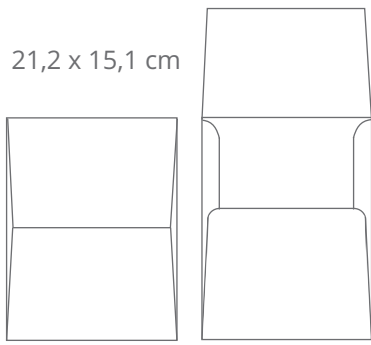

Envelopes fechamento reto (retangulares e quadrados)

Envelope Vertical
Fechamento reto (**REF. 07**)